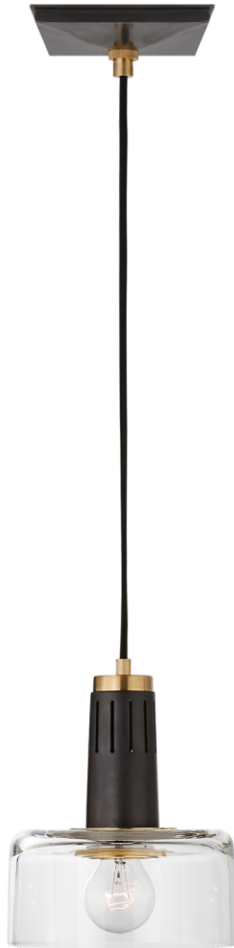

TEAR SHEET

Iris Single Pendant

Item # TOB 5702BZ/HAB-CG-EU

Designer: Thomas O'Brien

Fixture Height: 24.1cm

Min. Custom Height: 38.1cm

Width: 19cm

Canopy: 15.2cm Square

Finishes: BZ, HAB, PN

Glass Options: CG

Socket: E27 Keyless

Wattage: 60 A

IP Rating: IP20 Class I

Note: Height Not Adjustable After Installation