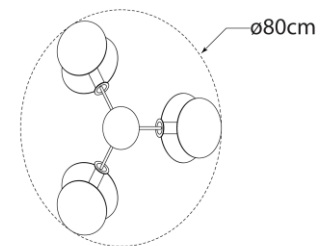

TEAR SHEET

Osiris Medium Reflector Semi-Flush Mount

Item # TOB 4290HAB-L-EU

Designer: Thomas O'Brien

Height: 24.1cm

Width: 63.5cm

Canopy: 14.6cm Round

Finishes: BZ/HAB, HAB, PN

Shade Treatments: L

Socket: 3 - E14 Candelabra

Wattage: 3 - 40 B

IP Rating: IP20 Class I

Front View

Bottom View