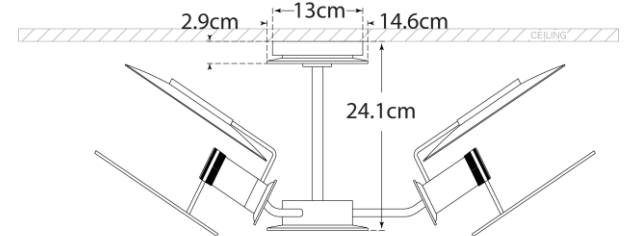

TEAR SHEET

Osiris Medium Reflector Semi-Flush Mount

Item # TOB 4290HAB-L-EU

Designer: Thomas O'Brien

Height: 24.1cm

Width: 63.5cm

Canopy: 14.6cm Round

Finishes: BZ/HAB, HAB, PN

Shade Treatments: L

Socket: 3 - E14 Candelabra

Wattage: 3 - 40 B

IP Rating: IP20 Class I

Front View

Bottom View