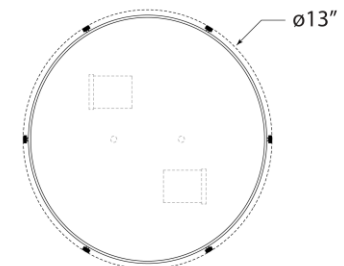

TEAR SHEET

Hicks Small Flush Mount

Item # TOB 4063PN-WG-EU

Designer: Thomas O'Brien

Height: 14cm

Width: 33cm

Finishes: AN, BZ/HAB, HAB, PN

Glass Options: WG

Socket: 2 - E27 Keyless

Wattage: 2 - 60 A

IP Rating: IP20 Class I

Front View

Bottom View