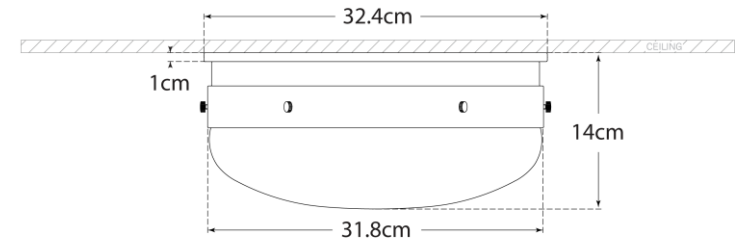

TEAR SHEET

Hicks Small Flush Mount

Item # TOB 4063PN-WG-EU

Designer: Thomas O'Brien

Height: 14cm

Width: 33cm

Finishes: AN, BZ/HAB, HAB, PN

Glass Options: WG

Socket: 2 - E27 Keyless

Wattage: 2 - 60 A

IP Rating: IP20 Class I

Front View

Bottom View