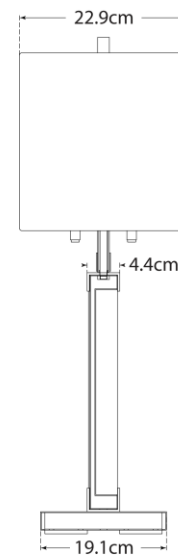

# TEAR SHEET

## Porto Medium Table Lamp

Item # TOB 3940PN-L-EU

Designer: Thomas O'Brien

Height: 69.8cm

Width: 38.1cm

Base: 17.1cm x 21.6cm Rectangle

Finishes: BZ/HAB, PN

Shade Treatments: L

Shade Details: 38.1cm x 38.1cm x 24.13cm Rectangle

Socket: 2 - E27 Keyless

Wattage: 2 - 60 A

IP Rating: IP20 Class II

Side View

Front View