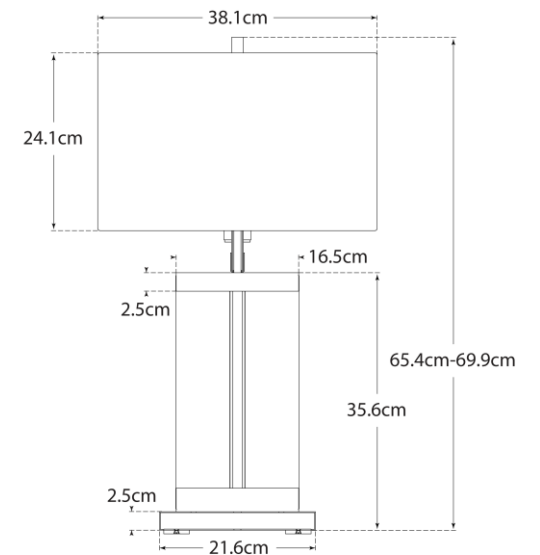

## Porto Medium Table Lamp

Item # TOB 3940PN-L-EU

Designer: Thomas O'Brien

Height: 69.8cm

Width: 38.1cm

Base: 17.1cm x 21.6cm Rectangle

Finishes: BZ/HAB, PN

Shade Treatments: L

Shade Details: 38.1cm x 38.1cm x 24.13cm Rectangle

Socket: 2 - E27 Keyless

Wattage: 2 - 60 A

IP Rating: IP20 Class II

Side View

Front View