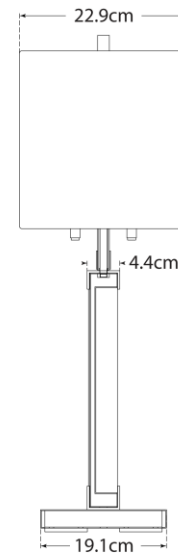

TEAR SHEET

Porto Medium Table Lamp

Item # TOB 3940BZ/HAB-L-EU

Designer: Thomas O'Brien

Height: 69.8cm

Width: 38.1cm

Base: 17.1cm x 21.6cm Rectangle

Finishes: BZ/HAB, PN

Shade Treatments: L

Shade Details: 38.1cm x 38.1cm x 24.13cm Rectangle

Socket: 2 - E27 Keyless

Wattage: 2 - 60 A

IP Rating: IP20 Class II

Side View

Front View