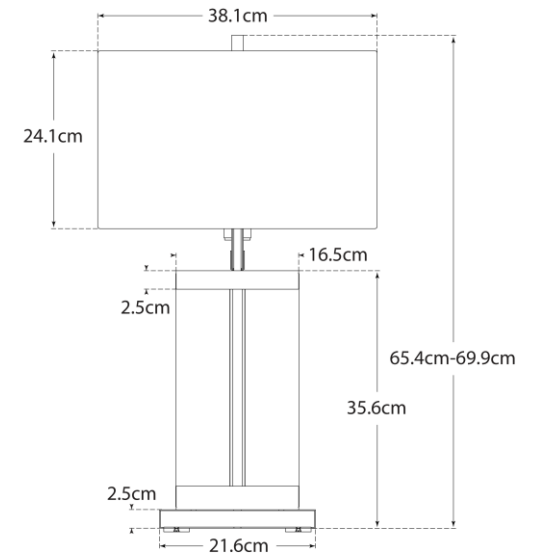

TEAR SHEET

Porto Medium Table Lamp

Item # TOB 3940BZ/HAB-L-EU

Designer: Thomas O'Brien

Height: 69.8cm

Width: 38.1cm

Base: 17.1cm x 21.6cm Rectangle

Finishes: BZ/HAB, PN

Shade Treatments: L

Shade Details: 38.1cm x 38.1cm x 24.13cm Rectangle

Socket: 2 - E27 Keyless

Wattage: 2 - 60 A

IP Rating: IP20 Class II

Side View

Front View