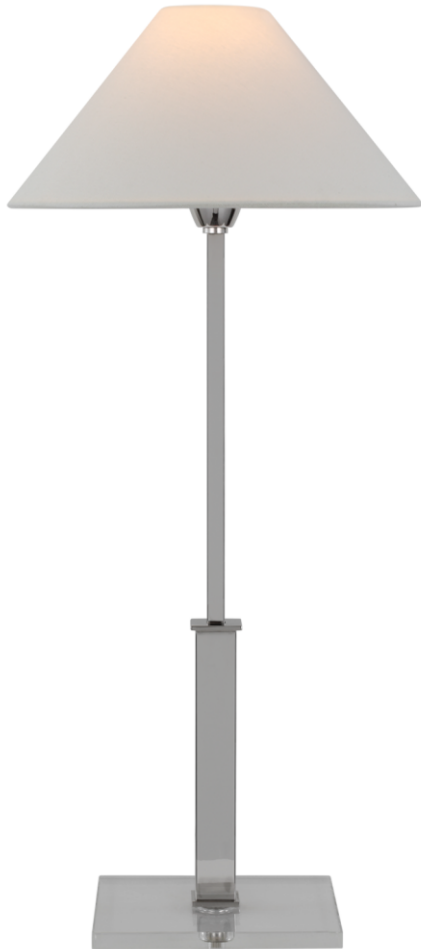

TEAR SHEET

Asher Table Lamp

Item # SP 3510PN/CG-L-EU

Designer: J. Randall Powers

Height: 64.8cm - 76.2cm

Width: 29.8cm

Base: 17.8cm Square

Finishes: BZ/CG, HAB/CG, PN/CG

Shade Treatments: L

Shade Details: 7.6cm x 29.8cm x 17.8cm

Socket: E14 Candelabra w/ Line Switch

Wattage: 6.5 LED B

IP Rating: IP20 Class II