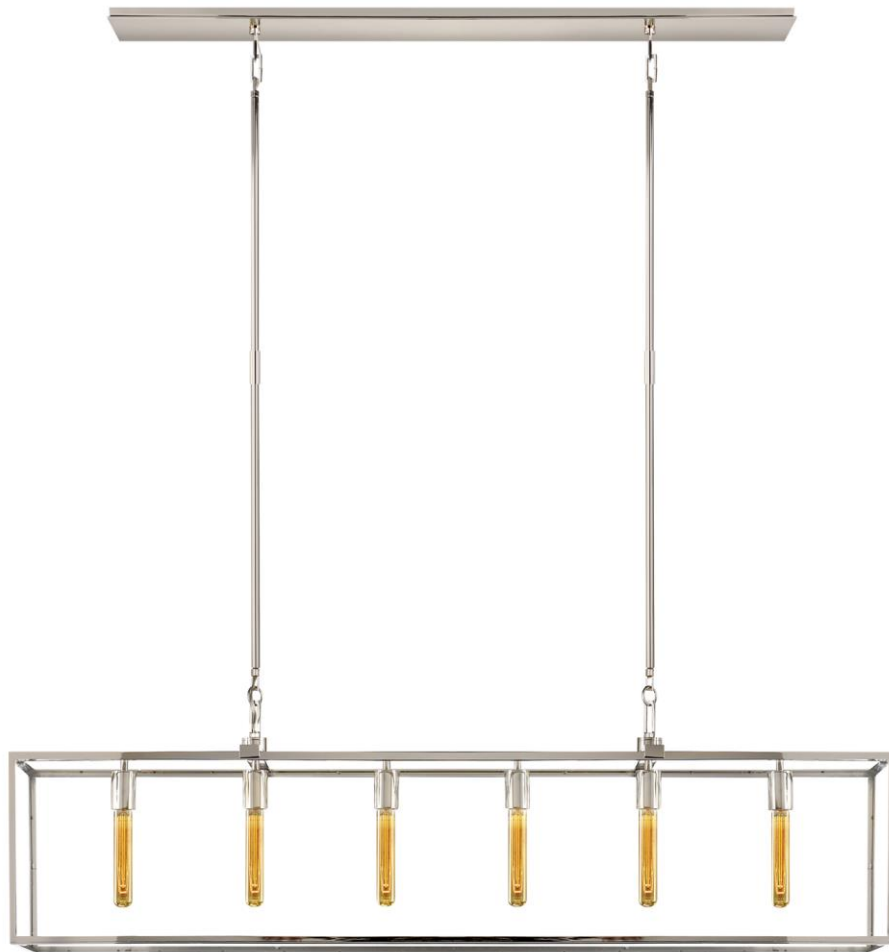

TEAR SHEET

Belden Linear Lantern

Item # S 5015PN-EU

Designer: Ian K. Fowler

O/A Height: 134.7cm

Fixture Height: 35.6cm

Min. Custom Height: 66.1cm

Width: 142.3cm

Canopy: 11.5cm x 111.8cm Rectangle

Finishes: Al, PN

Glass Options: CG

Socket: 6 - E27 Keyless

Wattage: 6 - 60 A

IP Rating: IP20 Class I

Note: Custom Height Available