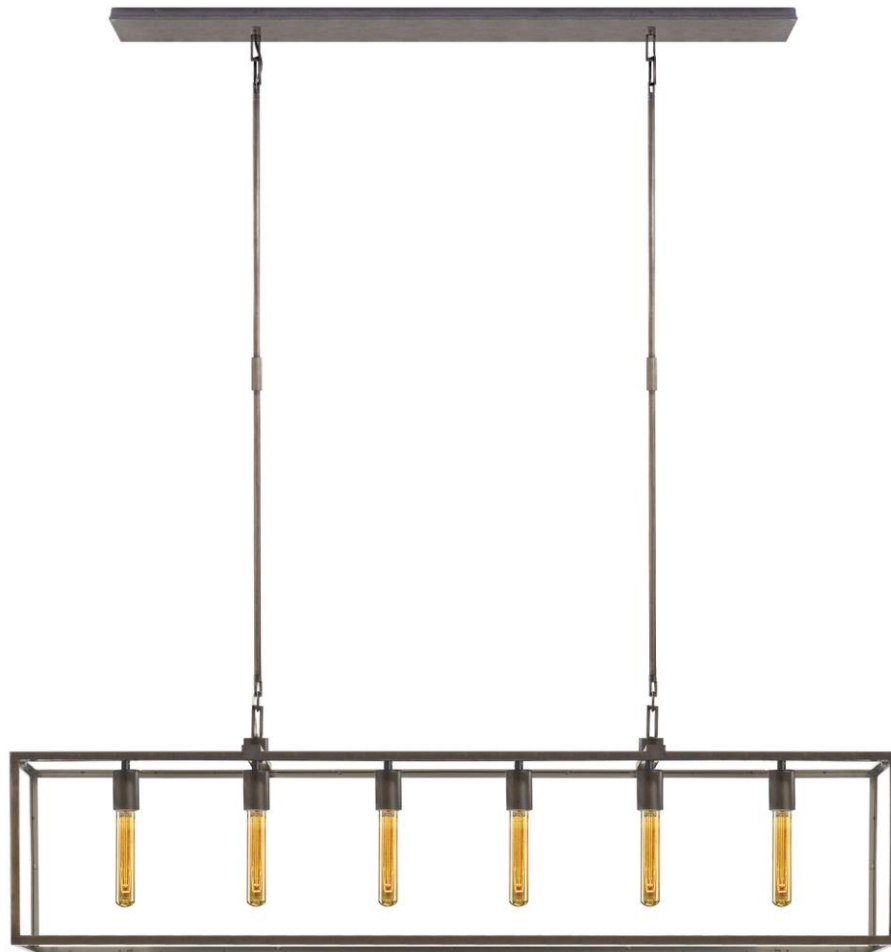

TEAR SHEET

Belden Linear Lantern

Item # S 5015AI-EU

Designer: Ian K. Fowler

O/A Height: 134.7cm

Fixture Height: 35.6cm

Min. Custom Height: 66.1cm

Width: 142.3cm

Canopy: 11.5cm x 111.8cm Rectangle

Finishes: AI, PN

Glass Options: CG

Socket: 6 - E27 Keyless

Wattage: 6 - 60 A

IP Rating: IP20 Class I

Note: Custom Height Available