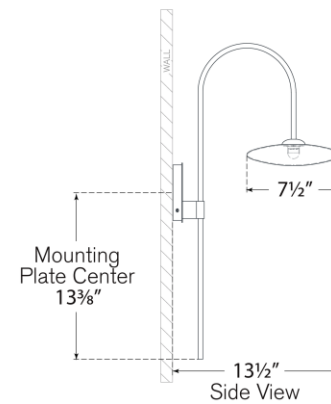

TEAR SHEET

Calvino Arched Single Sconce

Item # S 2692PN-CG

Designer: Ian K. Fowler

Height: 25.25"

Width: 7.5"

Extension: 13.5"

Backplate: 4.25" Round

Finishes: AI/HAB, HAB, PN

Glass Options: CG

Lightsource: Dedicated LED

Wattage: 3w (300lm)

Weight: 3 Pounds

Top View

Side View

Front View