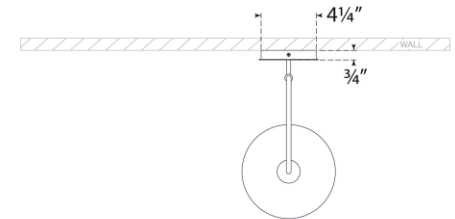

TEAR SHEET

Calvino Arched Single Sconce

Item # S 2692PN-CG

Designer: Ian K. Fowler

Height: 25.25"

Width: 7.5"

Extension: 13.5"

Backplate: 4.25" Round

Finishes: AI/HAB, HAB, PN

Glass Options: CG

Lightsource: Dedicated LED

Wattage: 3w (300lm)

Weight: 3 Pounds

Top View

Side View

Front View