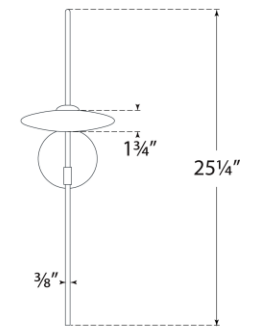

TEAR SHEET

Calvino Arched Single Sconce

Item # S 2692PN-CG

Designer: Ian K. Fowler

Height: 25.25"

Width: 7.5"

Extension: 13.5"

Backplate: 4.25" Round

Finishes: AI/HAB, HAB, PN

Glass Options: CG

Lightsource: Dedicated LED

Wattage: 3w (300lm)

Weight: 3 Pounds

Top View

Side View

Front View