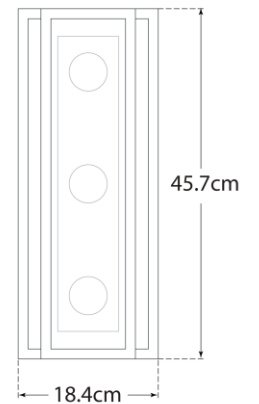

TEAR SHEET

Halle 18" Vanity Light

Item # S 2202PN-CG-EU

Designer: Ian K. Fowler

Height: 45.7cm

Width: 18.4cm

Extension: 14cm

Backplate: 12.1cm x 45.7cm Rectangle

Finishes: BZ/HAB, HAB/PN, PN

Glass Options: CG

Socket: 3 - E14 Candelabra

Wattage: 5.5 LED G16.5

IP Rating: IP22 Class I

Top View

Side View

Front View