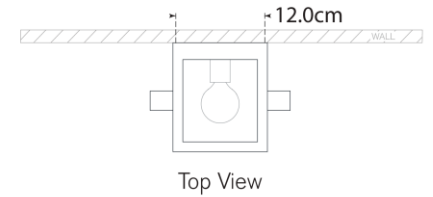

TEAR SHEET

Halle 18" Vanity Light

Item # S 2202PN-CG-EU

Designer: Ian K. Fowler

Height: 45.7cm

Width: 18.4cm

Extension: 14cm

Backplate: 12.1cm x 45.7cm Rectangle

Finishes: BZ/HAB, HAB/PN, PN

Glass Options: CG

Socket: 3 - E14 Candelabra

Wattage: 5.5 LED G16.5

IP Rating: IP22 Class I

Top View

Side View

Front View