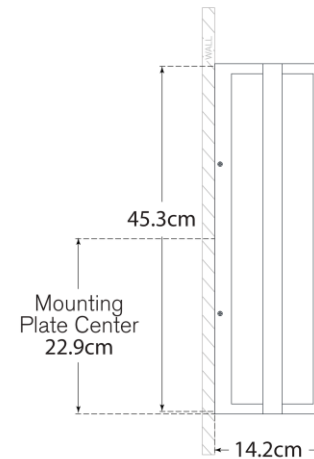

TEAR SHEET

Halle 18" Vanity Light

Item # S 2202PN-CG-EU

Designer: Ian K. Fowler

Height: 45.7cm

Width: 18.4cm

Extension: 14cm

Backplate: 12.1cm x 45.7cm Rectangle

Finishes: BZ/HAB, HAB/PN, PN

Glass Options: CG

Socket: 3 - E14 Candelabra

Wattage: 5.5 LED G16.5

IP Rating: IP22 Class I

Top View

Side View

Front View