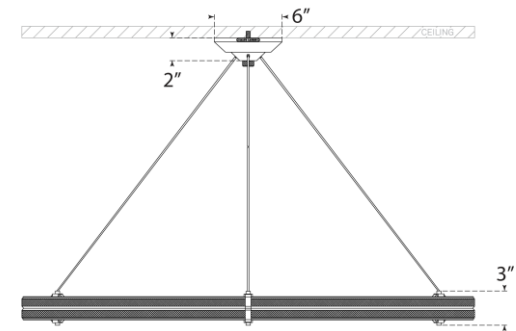

TEAR SHEET

Paxton 40" Ring Chandelier

Item # RL 5672BZ

Designer: Ralph Lauren

O/A Height: 20" - 123"

Fixture Height: 3.25"

Width: 40"

Canopy: 6.75" Round

Finishes: BZ, NB, PN

Lightsource: Dedicated LED

Wattage: 85w (6800lm)

Weight: 24 Pounds

Note: Height Not Adjustable After Installation

Front View

Bottom View