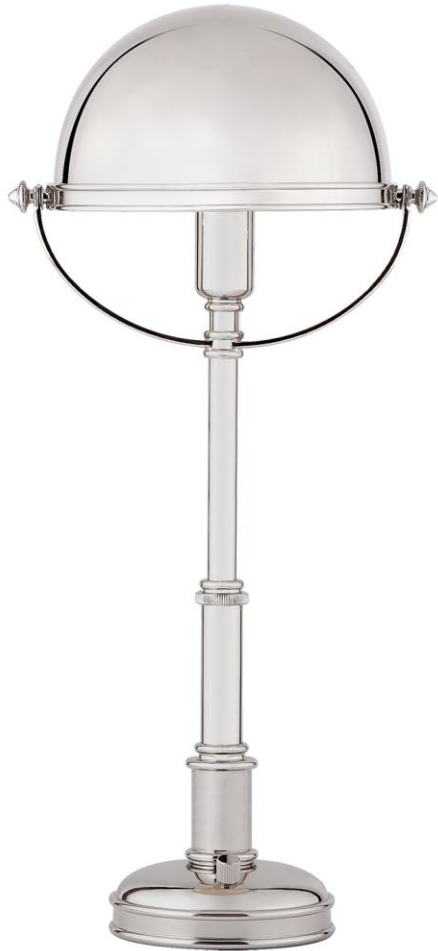

# TEAR SHEET

## Carthage Mini Lamp

Item # RL 3805PN

Designer: Ralph Lauren

Height: 16.25" - 20.25"

Width: 8.75"

Base: 4.75" Round

Finishes: NB, PN

Socket: E12 Candelabra On/Off on Base

Wattage: 60 B11

Weight: 7 Pounds