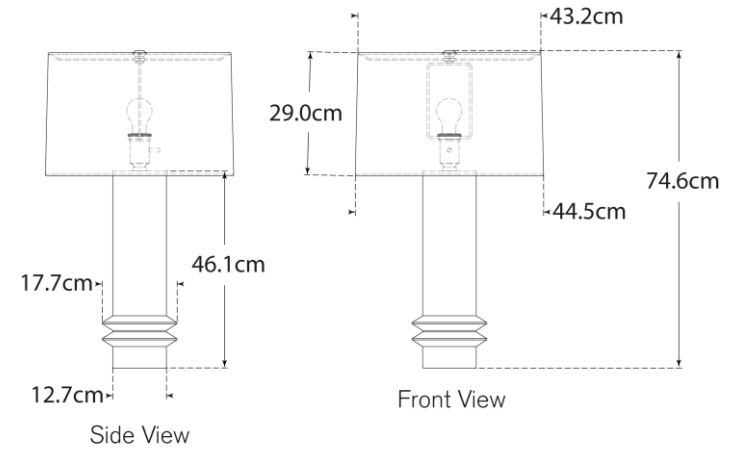

## Montaigne Medium Table Lamp

Item # PCD 3603EGC-L-EU

Designer: Paloma Contreras

Height: 74.9cm

Width: 44.4cm

Base: 12.7cm Round

Finishes: AQC, EGC, NWT

Shade Treatments: L

Shade Details: 43.2cm x 44.4cm x 29.2cm

Socket: E27 Keyless w/ Line Switch

Wattage: 15 LED A19

IP Rating: IP20 Class II

Note: Reactive Ceramic Glazes Will Vary in Color and Texture

Top View