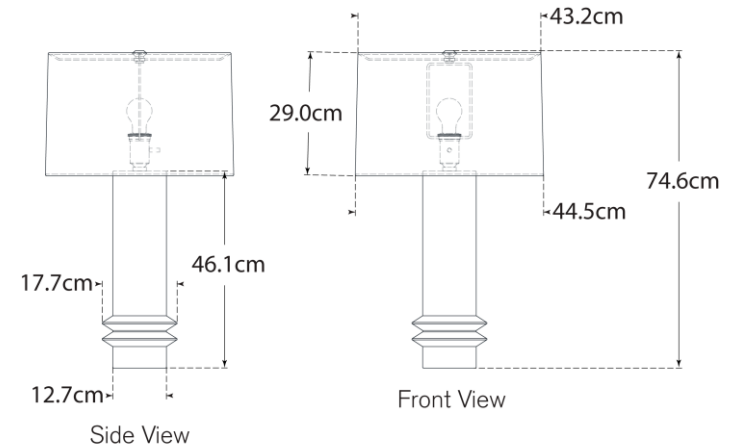

## Montaigne Medium Table Lamp

Item # PCD 3603AQC-L-EU

Designer: Paloma Contreras

Height: 74.9cm

Width: 44.4cm

Base: 12.7cm Round

Finishes: AQC, EGC, NWT

Shade Treatments: L

Shade Details: 43.2cm x 44.4cm x 29.2cm

Socket: E27 Keyless w/ Line Switch

Wattage: 15 LED A19

IP Rating: IP20 Class II

Note: Reactive Ceramic Glazes Will Vary in Color and Texture

Top View