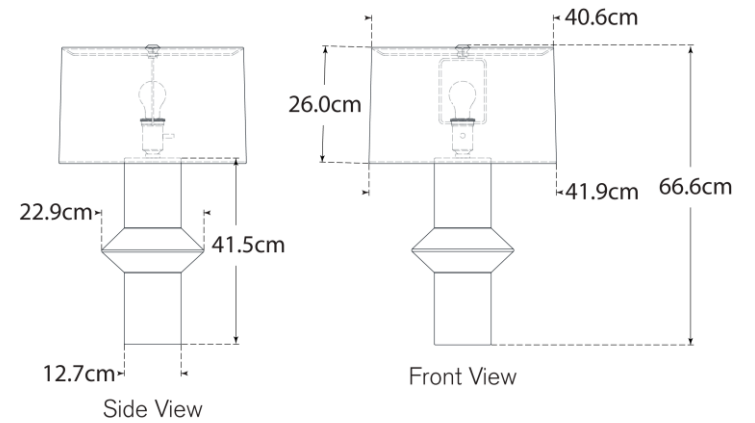

TEAR SHEET

Maxime Medium Table Lamp

Item # PCD 3602NWT-L-EU

Designer: Paloma Contreras

Height: 66.7cm

Width: 41.9cm

Base: 12.7cm Round

Finishes: AQC, EGC, NWT

Shade Treatments: L

Shade Details: 40.6cm x 41.9cm x 26cm

Socket: E27 Keyless w/ Line Switch

Wattage: 15 LED A19

IP Rating: IP20 Class II

Note: Reactive Ceramic Glazes Will Vary in Color and Texture

Top View