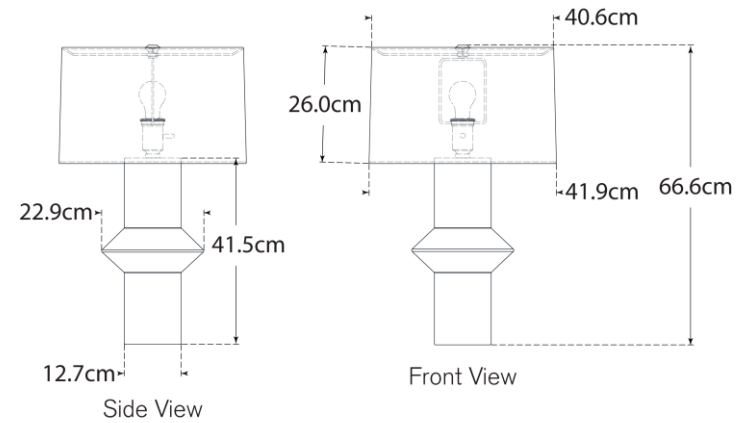

## Maxime Medium Table Lamp

Item # PCD 3602EGC-L-EU

Designer: Paloma Contreras

Height: 66.7cm

Width: 41.9cm

Base: 12.7cm Round

Finishes: AQC, EGC, NWT

Shade Treatments: L

Shade Details: 40.6cm x 41.9cm x 26cm

Socket: E27 Keyless w/ Line Switch

Wattage: 15 LED A19

IP Rating: IP20 Class II

Note: Reactive Ceramic Glazes Will Vary in Color and Texture

Top View