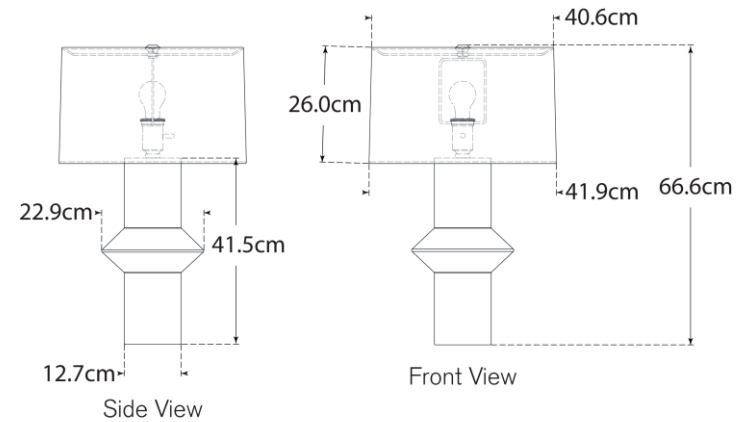

TEAR SHEET

Maxime Medium Table Lamp

Item # PCD 3602AQC-L-EU

Designer: Paloma Contreras

Height: 66.7cm

Width: 41.9cm

Base: 12.7cm Round

Finishes: AQC, EGC, NWT

Shade Treatments: L

Shade Details: 40.6cm x 41.9cm x 26cm

Socket: E27 Keyless w/ Line Switch

Wattage: 15 LED A19

IP Rating: IP20 Class II

Note: Reactive Ceramic Glazes Will Vary in Color and Texture

Top View