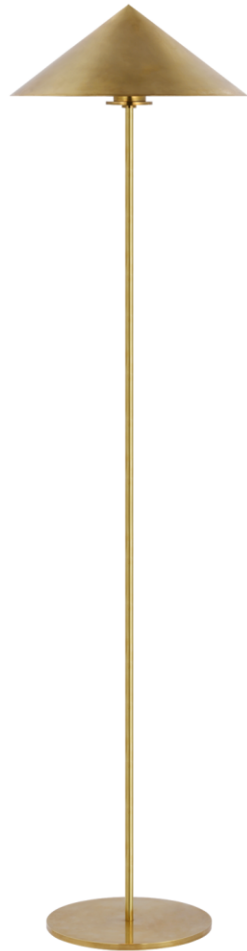

TEAR SHEET

Orsay Medium Floor Lamp

Item # PCD 1200HAB-EU

Designer: Paloma Contreras

Height: 139.7cm

Width: 35.6cm

Base: 24.8cm Round

Finishes: BZ, HAB, PN

Socket: GU10 On/Off Toggle

Wattage: 5 LED T7

IP Rating: IP20 Class II

Note: Bulb Included