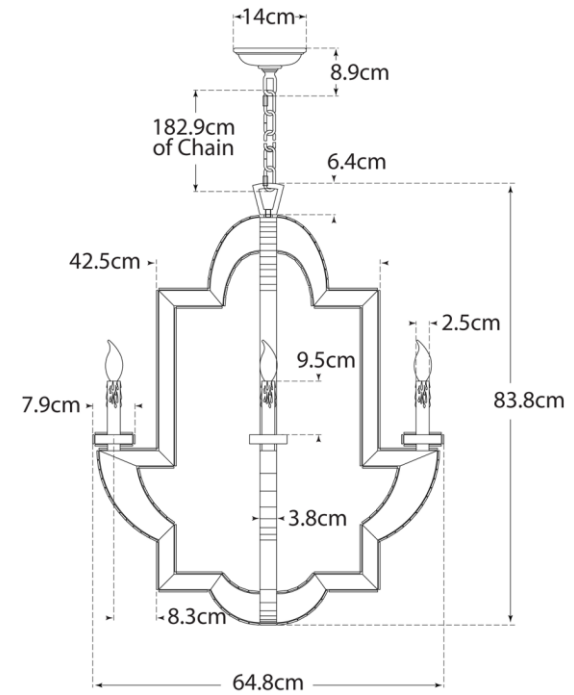

TEAR SHEET

Lido Medium Chandelier

Item # NW 5040AM/HAB-EU

Designer: Niermann Weeks

Height: 83.8cm

Width: 64.8cm

Canopy: 14cm Round

Finishes: AM/HAB

Socket: 4 - E14 Candelabra

Wattage: 4 - 60 B

IP Rating: IP20 Class I

NW5040