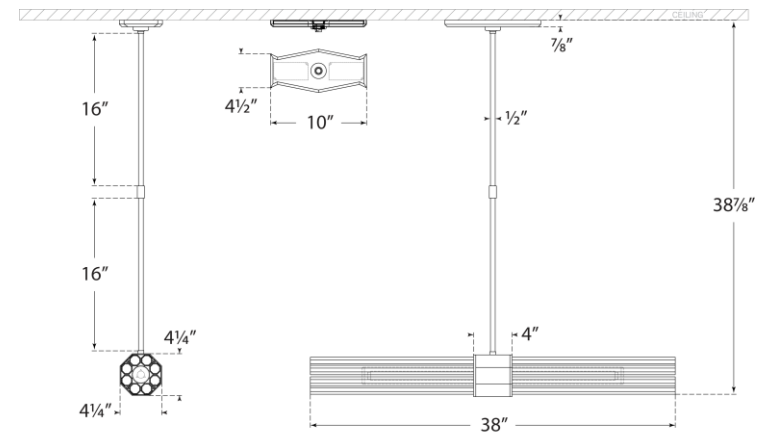

## Fascio Medium Linear Chandelier

Item # LR 5910PN-CG-EU

Designer: Lauren Rottet

O/A Height: 96.5cm

Fixture Height: 11.4cm

Min. Custom Height: 18.4cm

Width: 96.5cm

Canopy: 11.4cm x 25.4cm Decorative

Finishes: BZ, HAB, PN

Trim Options: CG

Socket: Dedicated LED

IP Rating: IP20 Class I

Note: Custom Height Available

Side View

Front View