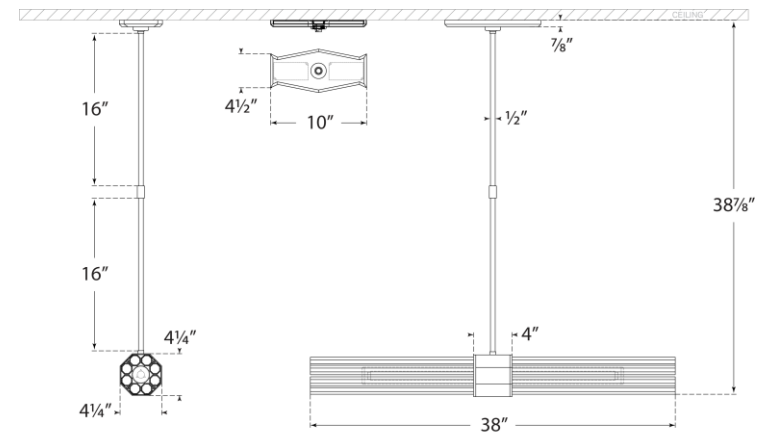

TEAR SHEET

Fascio Medium Linear Chandelier

Item # LR 5910HAB-CG-EU

Designer: Lauren Rottet

O/A Height: 96.5cm

Fixture Height: 11.4cm

Min. Custom Height: 18.4cm

Width: 96.5cm

Canopy: 11.4cm x 25.4cm Decorative

Finishes: BZ, HAB, PN

Trim Options: CG

Socket: Dedicated LED

IP Rating: IP20 Class I

Note: Custom Height Available

Side View

Front View