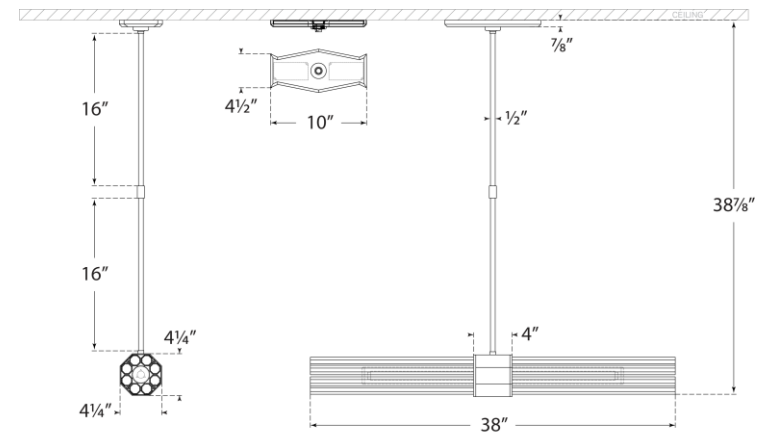

## Fascio Medium Linear Chandelier

Item # LR 5910BZ-CG-EU

Designer: Lauren Rottet

O/A Height: 96.5cm

Fixture Height: 11.4cm

Min. Custom Height: 18.4cm

Width: 96.5cm

Canopy: 11.4cm x 25.4cm Decorative

Finishes: BZ, HAB, PN

Trim Options: CG

Socket: Dedicated LED

IP Rating: IP20 Class I

Note: Custom Height Available

Side View

Front View