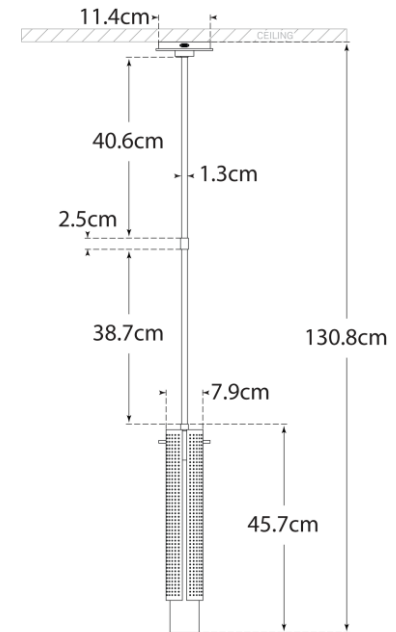

TEAR SHEET

Precision Small Cylinder Pendant

Item # KW 5224BZ-WG-EU

Designer: Kelly Wearstler

O/A Height: 129.5cm

Fixture Height: 39.4cm

Min. Custom Height: 52.7cm

Width: 11.4cm

Canopy: 11.4cm Round

Finishes: AB, BZ, PN

Glass Options: WG

Socket: E27 Keyless

Wattage: 40 T

IP Rating: IP20 Class I

Note: Custom Height Available

Front View