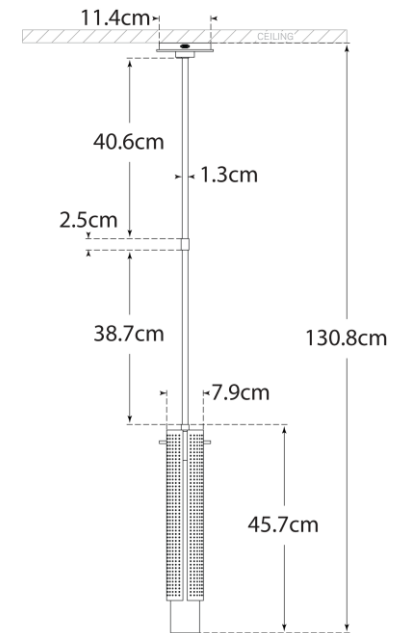

TEAR SHEET

Precision Small Cylinder Pendant

Item # KW 5224AB-WG-EU

Designer: Kelly Wearstler

O/A Height: 129.5cm

Fixture Height: 39.4cm

Min. Custom Height: 52.7cm

Width: 11.4cm

Canopy: 11.4cm Round

Finishes: AB, BZ, PN

Glass Options: WG

Socket: E27 Keyless

Wattage: 40 T

IP Rating: IP20 Class I

Note: Custom Height Available

Front View