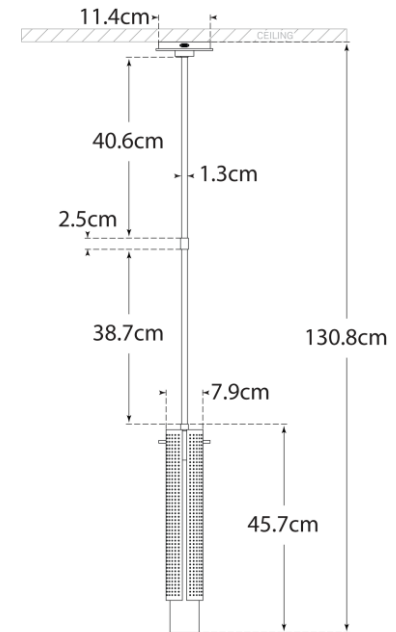

TEAR SHEET

Precision Small Cylinder Pendant

Item # KW 5224AB-WG-EU

Designer: Kelly Wearstler

O/A Height: 129.5cm

Fixture Height: 39.4cm

Min. Custom Height: 52.7cm

Width: 11.4cm

Canopy: 11.4cm Round

Finishes: AB, BZ, PN

Glass Options: WG

Socket: E27 Keyless

Wattage: 40 T

IP Rating: IP20 Class I

Note: Custom Height Available

Front View