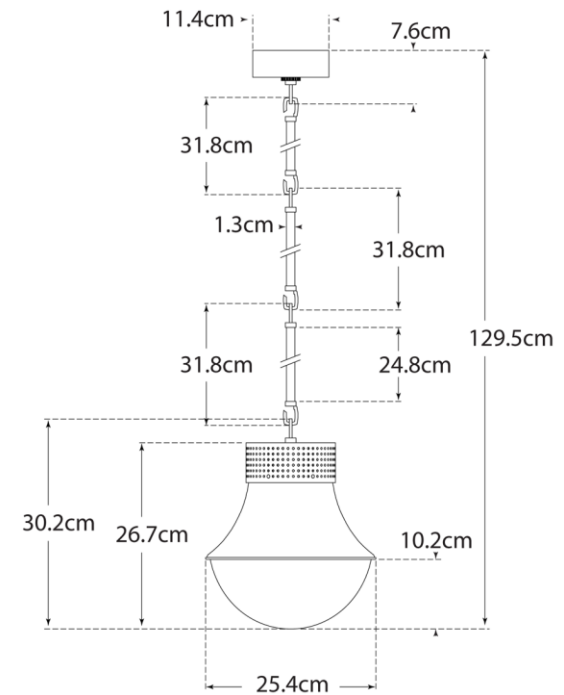

## Precision Small Pendant

Item # KW 5221PN-WG-EU

Designer: Kelly Wearstler

O/A Height: 129.5cm

Fixture Height: 30.5cm

Min. Custom Height: 50.8cm

Width: 25.4cm

Canopy: 11.4cm Round

Finishes: AB, BZ, PN

Glass Options: WG

Socket: E27 Keyless

Wattage: 60 A

IP Rating: IP20 Class I

KW5221