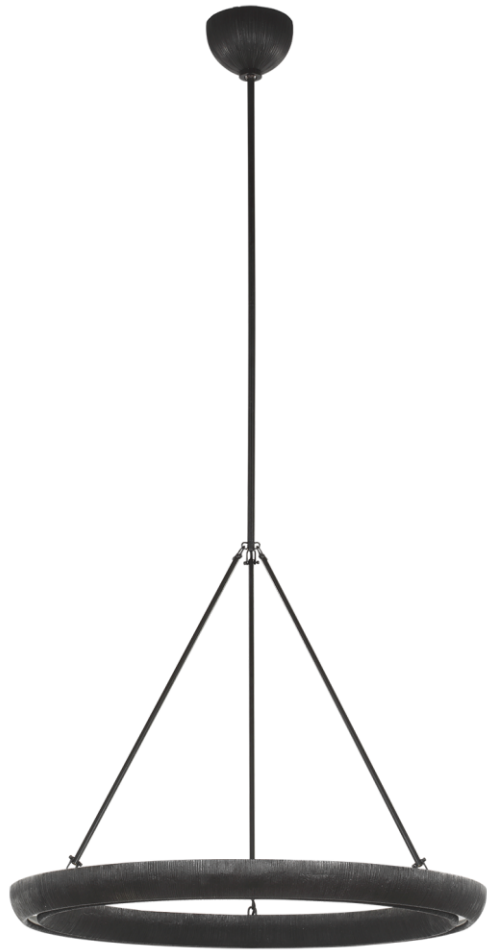

TEAR SHEET

Utopia 30" Ring Chandelier

Item # KW 5045AI

Designer: Kelly Wearstler

O/A Height: 83"

Fixture Height: 38.5"

Min. Custom Height: 50.5"

Width: 30"

Canopy: 5.75" Round

Finishes: AI, G

Lightsource: Dedicated LED

Wattage: 65w (9100lm)

Weight: 18 Pounds

Note: UL Only | Custom Height Available