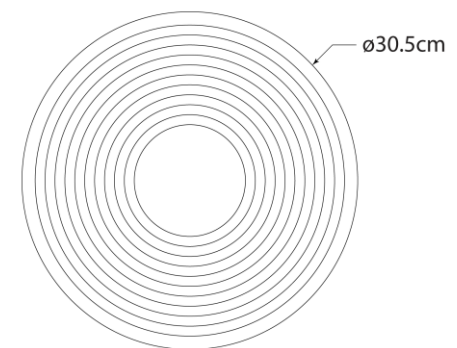

### Otto Medium Flush Mount

Item # KW 4902BZ-ALB-EU

Designer: Kelly Wearstler

Height: 12.7cm

Width: 30.5cm

Canopy: 29.2cm Round

Finishes: AB, BZ, PN

Glass Options: ALB

Socket: Dedicated LED

Wattage: 30w (2400lm)

IP Rating: IP20 Class I

Note: Alabaster is a Natural Stone | Variations in Color and Texture are Expected

Side View

Bottom View