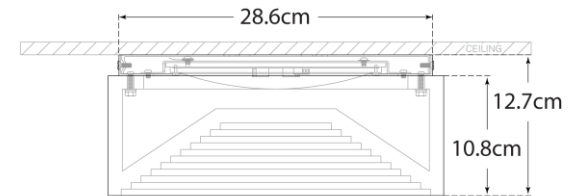

### Otto Medium Flush Mount

Item # KW 4902BZ-ALB-EU

Designer: Kelly Wearstler

Height: 12.7cm

Width: 30.5cm

Canopy: 29.2cm Round

Finishes: AB, BZ, PN

Glass Options: ALB

Socket: Dedicated LED

Wattage: 30w (2400lm)

IP Rating: IP20 Class I

Note: Alabaster is a Natural Stone | Variations in Color and Texture are Expected

Side View

Bottom View