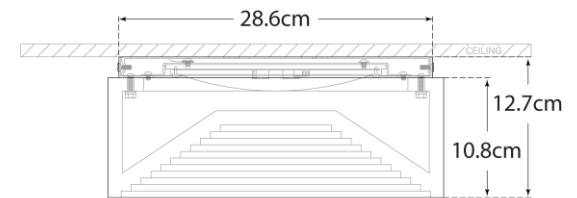

### Otto Medium Flush Mount

Item # KW 4902AB-ALB-EU

Designer: Kelly Wearstler

Height: 12.7cm

Width: 30.5cm

Canopy: 29.2cm Round

Finishes: AB, BZ, PN

Glass Options: ALB

Socket: Dedicated LED

Wattage: 30w (2400lm)

IP Rating: IP20 Class I

Note: Alabaster is a Natural Stone | Variations in Color and Texture are Expected

Side View

Bottom View