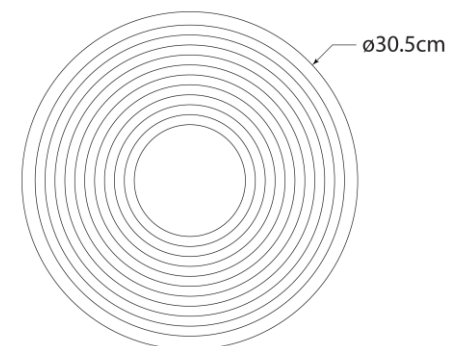

### Otto Medium Flush Mount

Item # KW 4902AB-ALB-EU

Designer: Kelly Wearstler

Height: 12.7cm

Width: 30.5cm

Canopy: 29.2cm Round

Finishes: AB, BZ, PN

Glass Options: ALB

Socket: Dedicated LED

Wattage: 30w (2400lm)

IP Rating: IP20 Class I

Note: Alabaster is a Natural Stone | Variations in Color and Texture are Expected

Side View

Bottom View