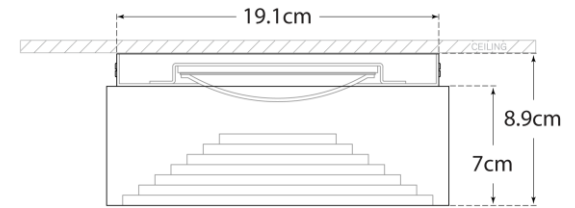

TEAR SHEET

Otto Small Flush Mount

Item # KW 4901BZ-ALB-EU

Designer: Kelly Wearstler

Height: 8.9cm

Width: 20.3cm

Canopy: 19cm Round

Finishes: AB, BZ, PN

Glass Options: ALB

Socket: Dedicated LED

Wattage: 18w (1500lm)

IP Rating: IP20 Class I

Note: Alabaster is a Natural Stone | Variations in Color and Texture are Expected

Side View

Bottom View