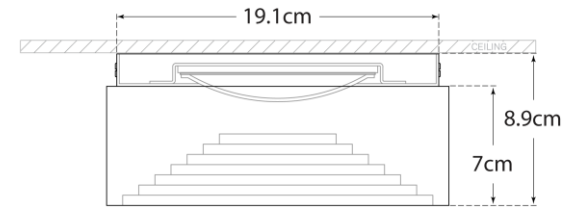

TEAR SHEET

Otto Small Flush Mount

Item # KW 4901AB-ALB-EU

Designer: Kelly Wearstler

Height: 8.9cm

Width: 20.3cm

Canopy: 19cm Round

Finishes: AB, BZ, PN

Glass Options: ALB

Socket: Dedicated LED

Wattage: 18w (1500lm)

IP Rating: IP20 Class I

Note: Alabaster is a Natural Stone | Variations in Color and Texture are Expected

Side View

Bottom View