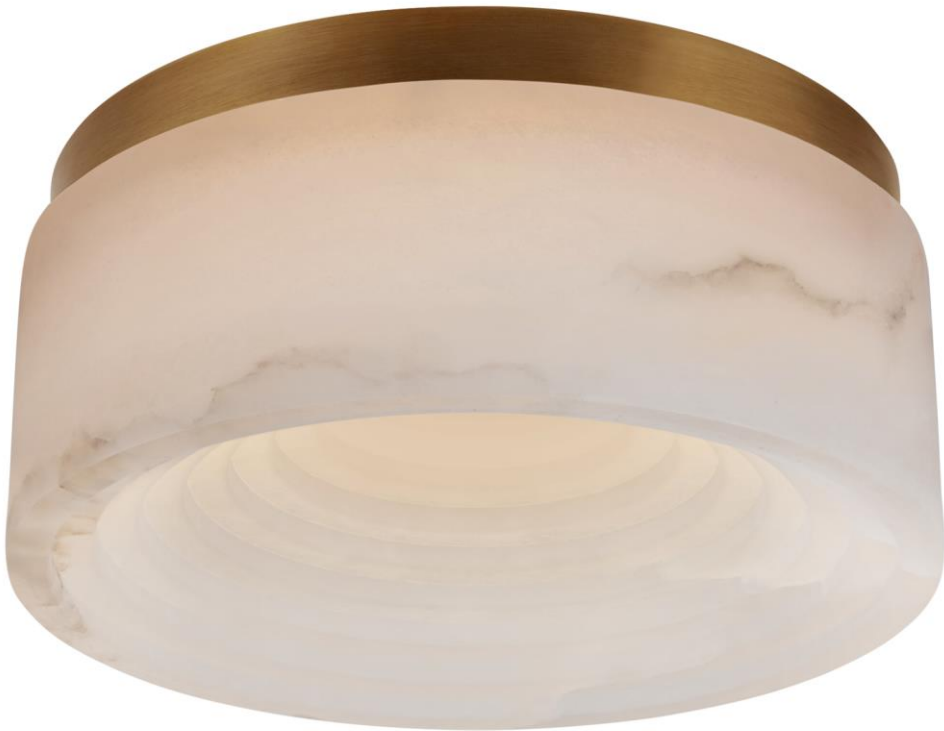

TEAR SHEET

Otto Small Flush Mount

Item # KW 4901AB-ALB-EU

Designer: Kelly Wearstler

Height: 8.9cm

Width: 20.3cm

Canopy: 19cm Round

Finishes: AB, BZ, PN

Glass Options: ALB

Socket: Dedicated LED

Wattage: 18w (1500lm)

IP Rating: IP20 Class I

Note: Alabaster is a Natural Stone | Variations in Color and Texture are Expected

Side View

Bottom View