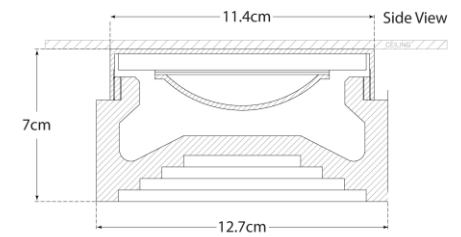

TEAR SHEET

Otto 5" Solitaire Flush Mount

Item # KW 4900PN-ALB-EU

Designer: Kelly Wearstler

Height: 7cm

Width: 12.7cm

Canopy: 11.4cm Round

Finishes: AB, BZ, PN

Trim Options: ALB

Socket: Dedicated LED

Wattage: 12w (1100lm)

IP Rating: IP20 Class I

Note: Alabaster is a Natural Stone | Variations in Color and Texture are Expected

Bottom View(1:2)