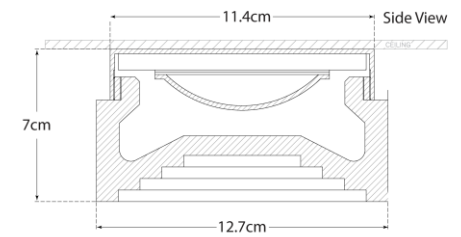

TEAR SHEET

Otto 5" Solitaire Flush Mount

Item # KW 4900AB-ALB-EU

Designer: Kelly Wearstler

Height: 7cm

Width: 12.7cm

Canopy: 11.4cm Round

Finishes: AB, BZ, PN

Trim Options: ALB

Socket: Dedicated LED

Wattage: 12w (1100lm)

IP Rating: IP20 Class I

Note: Alabaster is a Natural Stone | Variations in Color and Texture are Expected

Bottom View(1:2)