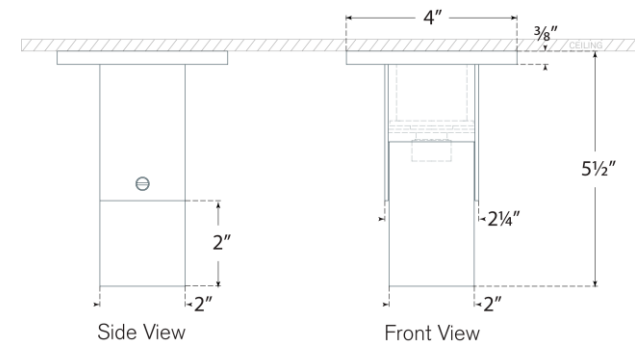

TEAR SHEET

Covet Short Monopoint Flush Mount

Item # KW 4116AB-ALB

Designer: Kelly Wearstler

Height: 5.5"

Width: 2.25"

Canopy: 4" Square

Finishes: AB, BZ, PN

Shade Treatments: ALB

Lightsource: Dedicated LED

Wattage: 6w (800lm)

Weight: 2 Pounds

Note: UL Only | Requires Smaller Outlet Box | Alabaster is a Natural Stone | Variations in Color and Texture are Expected.

Bottom View