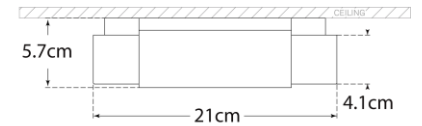

TEAR SHEET

Covet Small Flush Mount

Item # KW 4114PN-ALB-EU

Designer: Kelly Wearstler

Height: 5.7cm

Width: 21cm

Canopy: 18.4cm Square

Finishes: AB, BZ, PN

Shade Treatments: ALB

Socket: Dedicated LED

Wattage: 31w (2900lm)

IP Rating: IP20 Class I

Top View

Front View

Side View