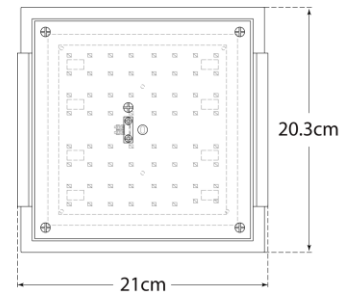

TEAR SHEET

Covet Small Flush Mount

Item # KW 4114PN-ALB-EU

Designer: Kelly Wearstler

Height: 5.7cm

Width: 21cm

Canopy: 18.4cm Square

Finishes: AB, BZ, PN

Shade Treatments: ALB

Socket: Dedicated LED

Wattage: 31w (2900lm)

IP Rating: IP20 Class I

Top View

Front View

Side View