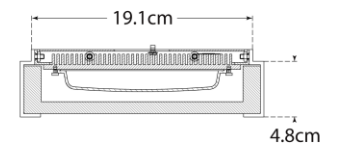

TEAR SHEET

Covet Small Flush Mount

Item # KW 4114PN-ALB-EU

Designer: Kelly Wearstler

Height: 5.7cm

Width: 21cm

Canopy: 18.4cm Square

Finishes: AB, BZ, PN

Shade Treatments: ALB

Socket: Dedicated LED

Wattage: 31w (2900lm)

IP Rating: IP20 Class I

Top View

Front View

Side View