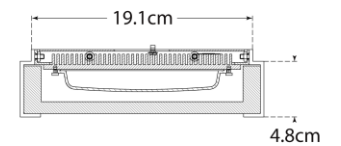

TEAR SHEET

Covet Small Flush Mount

Item # KW 4114BZ-ALB-EU

Designer: Kelly Wearstler

Height: 5.7cm

Width: 21cm

Canopy: 18.4cm Square

Finishes: AB, BZ, PN

Shade Treatments: ALB

Socket: Dedicated LED

Wattage: 31w (2900lm)

IP Rating: IP20 Class I

Top View

Front View

Side View