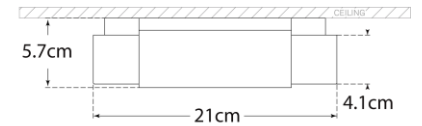

TEAR SHEET

Covet Small Flush Mount

Item # KW 4114BZ-ALB-EU

Designer: Kelly Wearstler

Height: 5.7cm

Width: 21cm

Canopy: 18.4cm Square

Finishes: AB, BZ, PN

Shade Treatments: ALB

Socket: Dedicated LED

Wattage: 31w (2900lm)

IP Rating: IP20 Class I

Top View

Front View

Side View