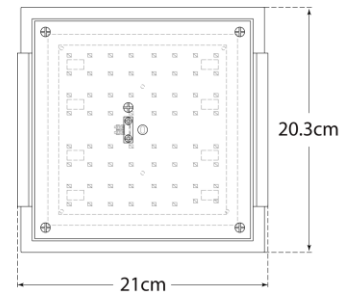

TEAR SHEET

Covet Small Flush Mount

Item # KW 4114BZ-ALB-EU

Designer: Kelly Wearstler

Height: 5.7cm

Width: 21cm

Canopy: 18.4cm Square

Finishes: AB, BZ, PN

Shade Treatments: ALB

Socket: Dedicated LED

Wattage: 31w (2900lm)

IP Rating: IP20 Class I

Top View

Front View

Side View