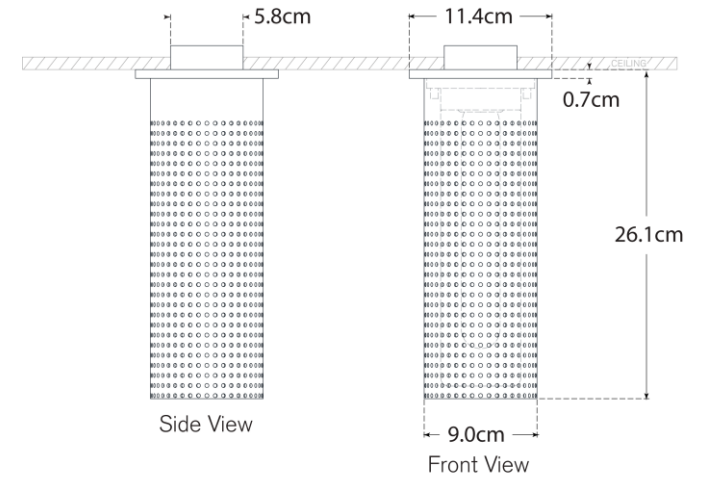

TEAR SHEET

Precision Tall Monopoint Flush Mount

Item # KW 4064PN-WG-EU

Designer: Kelly Wearstler

Height: 26cm

Width: 11.4cm

Canopy: 11.4cm Round

Finishes: AB, BZ, PN

Glass Options: WG

Socket: E27 Keyless

Wattage: 8 LED T6

IP Rating: IP20 Class I