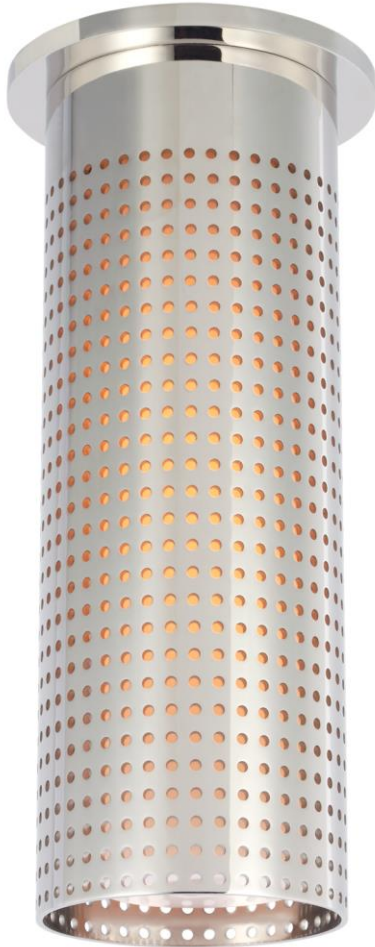

# TEAR SHEET

## Precision Tall Monopoint Flush Mount

Item # KW 4064PN-WG-EU

Designer: Kelly Wearstler

Height: 26cm

Width: 11.4cm

Canopy: 11.4cm Round

Finishes: AB, BZ, PN

Glass Options: WG

Socket: E27 Keyless

Wattage: 8 LED T6

IP Rating: IP20 Class I

Bottom View