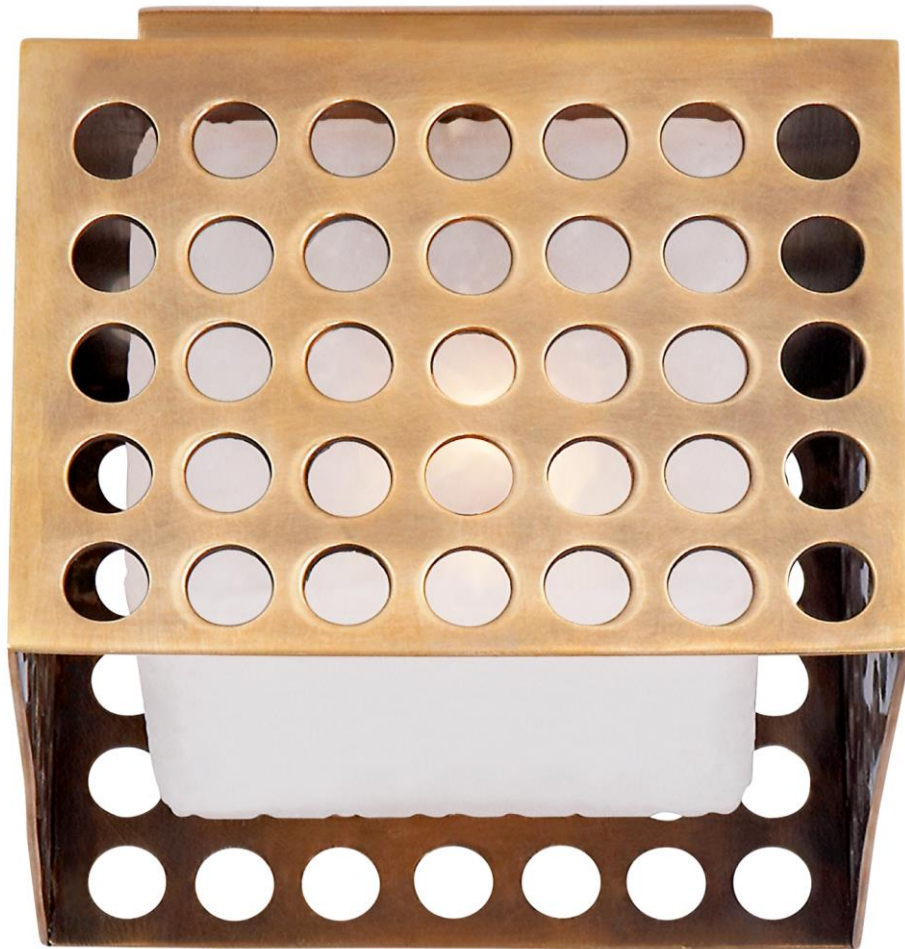

TEAR SHEET

Precision Small Square Flush Mount

Item # KW 4060AB-CDG-EU

Designer: Kelly Wearstler

Height: 11.4cm

Width: 15.2cm

Canopy: 10.2cm Square

Finishes: AB, BZ, PN

Glass Options: CDG

Socket: GU10

Wattage: 35 J

IP Rating: IP20 Class I

Note: Bulb Included