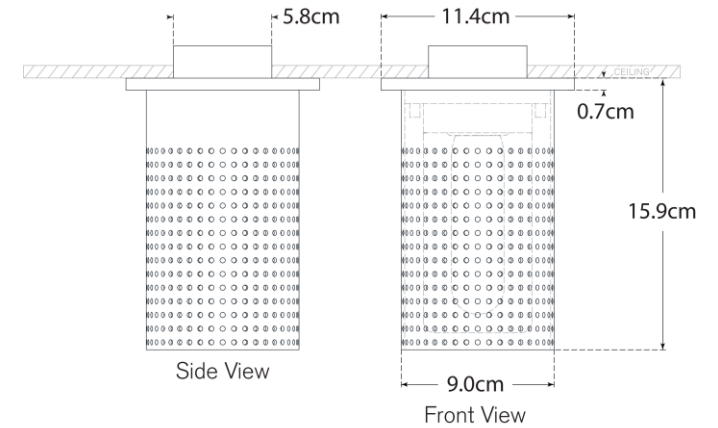

TEAR SHEET

Precision Short Monopoint Flush Mount

Item # KW 4053PN-WG-EU

Designer: Kelly Wearstler

Height: 15.9cm

Width: 11.4cm

Canopy: 11.4cm Round

Finishes: AB, BZ, PN

Glass Options: WG

Socket: E27 Keyless

Wattage: 8 LED T5

IP Rating: IP20 Class I