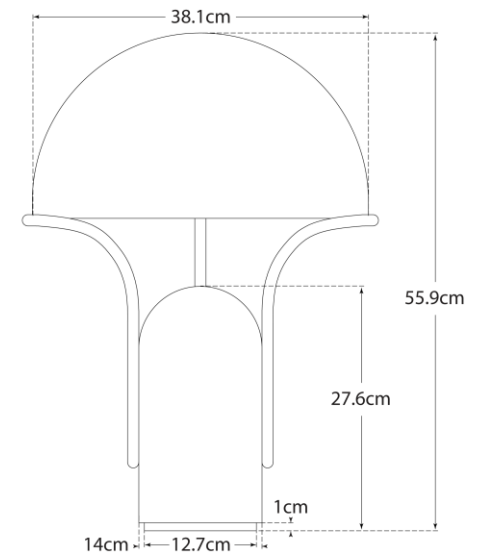

TEAR SHEET

Affinity Medium Dome Table Lamp

Item # KW 3920BM-PN-EU

Designer: Kelly Wearstler

Height: 55.9cm

Width: 38.1cm

Base: 12.7cm Round

Finishes: BM, WM

Shade Treatments: AB, PN

Socket: 3 - E14 Keyless

Wattage: 3 - 40 B

IP Rating: IP20 Class II

Front View