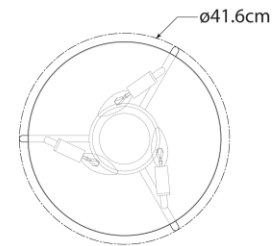

## Affinity Medium Dome Table Lamp

Item # KW 3920BM-PN-EU

Designer: Kelly Wearstler

Height: 55.9cm

Width: 38.1cm

Base: 12.7cm Round

Finishes: BM, WM

Shade Treatments: AB, PN

Socket: 3 - E14 Keyless

Wattage: 3 - 40 B

IP Rating: IP20 Class II

Top View

Front View