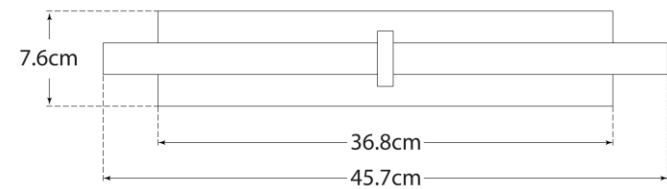

TEAR SHEET

Axis 18" Picture Light

Item # KW 2733PN-EU

Designer: Kelly Wearstler

Height: 7.6cm

Width: 45.7cm

Extension: 20.3cm

Backplate: 7.6cm x 36.8cm Rectangle

Finishes: AB, BZ, PN

Socket: Dedicated LED

Wattage: 20w (1600lm)

IP Rating: IP20 Class II

Top View

Front View