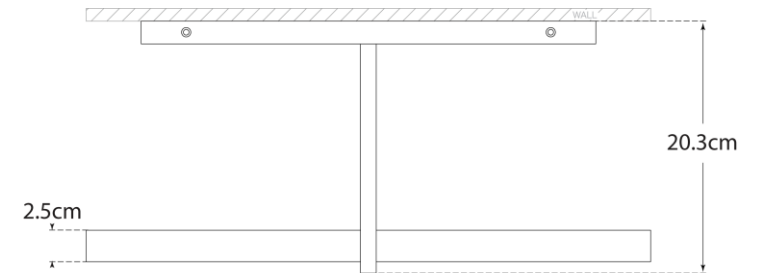

TEAR SHEET

Axis 18" Picture Light

Item # KW 2733PN-EU

Designer: Kelly Wearstler

Height: 7.6cm

Width: 45.7cm

Extension: 20.3cm

Backplate: 7.6cm x 36.8cm Rectangle

Finishes: AB, BZ, PN

Socket: Dedicated LED

Wattage: 20w (1600lm)

IP Rating: IP20 Class II

Top View

Front View