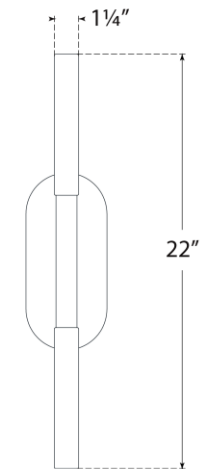

TEAR SHEET

Rousseau Medium Vanity Sconce

Item # KW 2282BZ-EC

Designer: Kelly Wearstler

Height: 22"

Width: 4.25"

Extension: 3"

Backplate: 4.25" x 9.5" Oval

Finishes: AB, BZ, PN

Glass Options: CG, EC, ECG, SG

Lightsource: Dedicated LED

Wattage: 9w (1000lm)

Weight: 6 Pounds

Top View

Side View

Front View