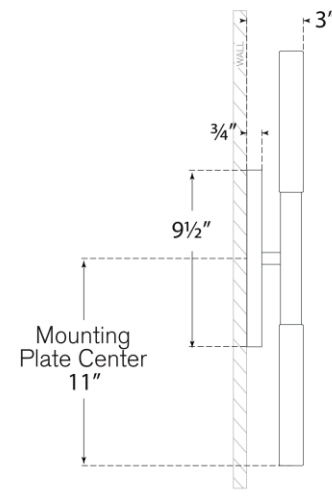

TEAR SHEET

Rousseau Medium Vanity Sconce

Item # KW 2282BZ-EC

Designer: Kelly Wearstler

Height: 22"

Width: 4.25"

Extension: 3"

Backplate: 4.25" x 9.5" Oval

Finishes: AB, BZ, PN

Glass Options: CG, EC, ECG, SG

Lightsource: Dedicated LED

Wattage: 9w (1000lm)

Weight: 6 Pounds

Top View

Side View

Front View