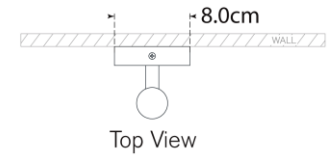

TEAR SHEET

Rousseau Small Bath Sconce

Item # KW 2280BZ-EC-EU

Designer: Kelly Wearstler

Height: 36.8cm

Width: 7.6cm

Extension: 7cm

Backplate: 7.6cm x 12.7cm Oval

Finishes: AB, BZ, PN

Glass Options: CG, EC, ECG, SG

Socket: Dedicated LED

Wattage: 6w (700lm)

IP Rating: IP20 Class II

Note: Requires Smaller Outlet Box

Top View

Side View