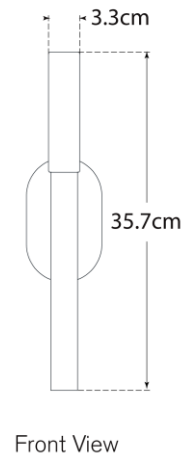

TEAR SHEET

Rousseau Small Bath Sconce

Item # KW 2280BZ-EC-EU

Designer: Kelly Wearstler

Height: 36.8cm

Width: 7.6cm

Extension: 7cm

Backplate: 7.6cm x 12.7cm Oval

Finishes: AB, BZ, PN

Glass Options: CG, EC, ECG, SG

Socket: Dedicated LED

Wattage: 6w (700lm)

IP Rating: IP20 Class II

Note: Requires Smaller Outlet Box

Top View

Side View

Front View