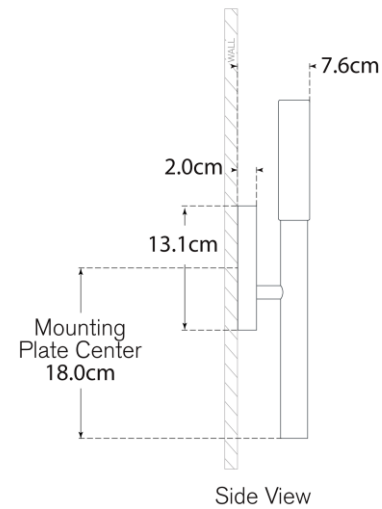

TEAR SHEET

Rousseau Small Bath Sconce

Item # KW 2280BZ-EC-EU

Designer: Kelly Wearstler

Height: 36.8cm

Width: 7.6cm

Extension: 7cm

Backplate: 7.6cm x 12.7cm Oval

Finishes: AB, BZ, PN

Glass Options: CG, EC, ECG, SG

Socket: Dedicated LED

Wattage: 6w (700lm)

IP Rating: IP20 Class II

Note: Requires Smaller Outlet Box

Top View

Side View

Front View