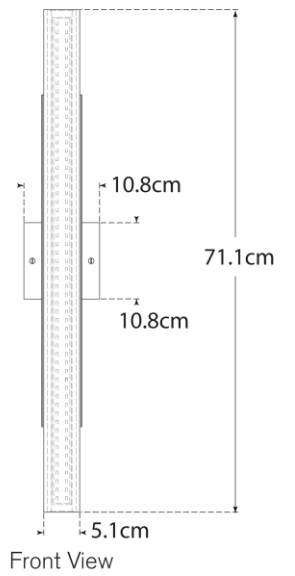

TEAR SHEET

Precision 28" Bath Light

Item # KW 2224PN-WG-EU

Designer: Kelly Wearstler

Height: 71.1cm

Width: 10.8cm

Extension: 7cm

Backplate: 10.8cm Square

Finishes: AB, BZ, PN

Glass Options: WG

Socket: Dedicated LED

Wattage: 27w (2200lm)

IP Rating: IP20 Class I

Top View

Side View

Front View