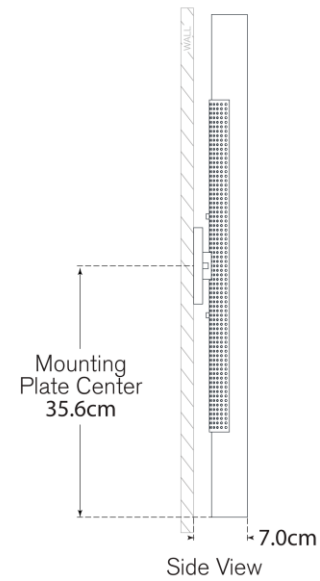

TEAR SHEET

Precision 28" Bath Light

Item # KW 2224PN-WG-EU

Designer: Kelly Wearstler

Height: 71.1cm

Width: 10.8cm

Extension: 7cm

Backplate: 10.8cm Square

Finishes: AB, BZ, PN

Glass Options: WG

Socket: Dedicated LED

Wattage: 27w (2200lm)

IP Rating: IP20 Class I

Top View

Side View

Front View