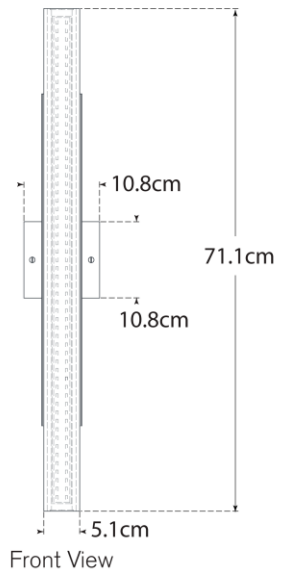

TEAR SHEET

Precision 28" Bath Light

Item # KW 2224BZ-WG-EU

Designer: Kelly Wearstler

Height: 71.1cm

Width: 10.8cm

Extension: 7cm

Backplate: 10.8cm Square

Finishes: AB, BZ, PN

Glass Options: WG

Socket: Dedicated LED

Wattage: 27w (2200lm)

IP Rating: IP20 Class I

Top View

Side View

Front View