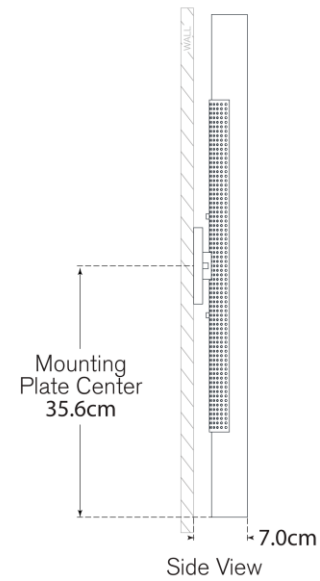

TEAR SHEET

Precision 28" Bath Light

Item # KW 2224BZ-WG-EU

Designer: Kelly Wearstler

Height: 71.1cm

Width: 10.8cm

Extension: 7cm

Backplate: 10.8cm Square

Finishes: AB, BZ, PN

Glass Options: WG

Socket: Dedicated LED

Wattage: 27w (2200lm)

IP Rating: IP20 Class I

Top View

Side View

Front View