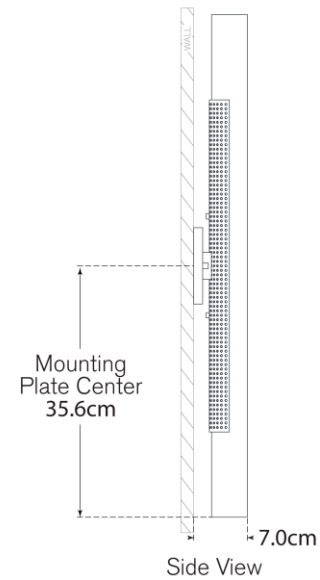

TEAR SHEET

Precision 28" Bath Light

Item # KW 2224AB-WG-EU

Designer: Kelly Wearstler

Height: 71.1cm

Width: 10.8cm

Extension: 7cm

Backplate: 10.8cm Square

Finishes: AB, BZ, PN

Glass Options: WG

Socket: Dedicated LED

Wattage: 27w (2200lm)

IP Rating: IP20 Class I

Top View

Side View

Front View