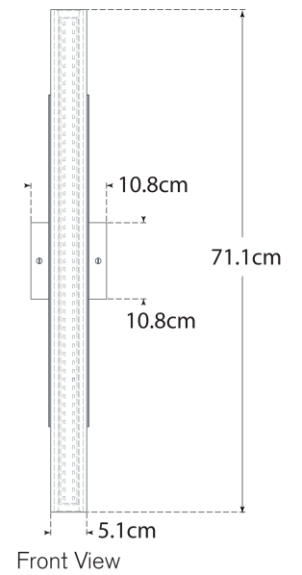

TEAR SHEET

Precision 28" Bath Light

Item # KW 2224AB-WG-EU

Designer: Kelly Wearstler

Height: 71.1cm

Width: 10.8cm

Extension: 7cm

Backplate: 10.8cm Square

Finishes: AB, BZ, PN

Glass Options: WG

Socket: Dedicated LED

Wattage: 27w (2200lm)

IP Rating: IP20 Class I

Top View

Side View

Front View