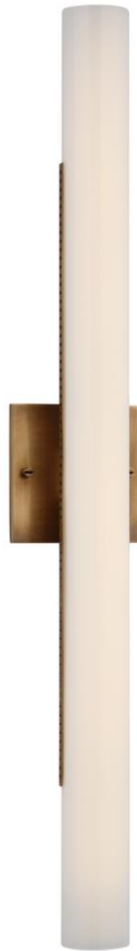

TEAR SHEET

Precision 28" Bath Light

Item # KW 2224AB-WG-EU

Designer: Kelly Wearstler

Height: 71.1cm

Width: 10.8cm

Extension: 7cm

Backplate: 10.8cm Square

Finishes: AB, BZ, PN

Glass Options: WG

Socket: Dedicated LED

Wattage: 27w (2200lm)

IP Rating: IP20 Class I

Top View

Side View

Front View