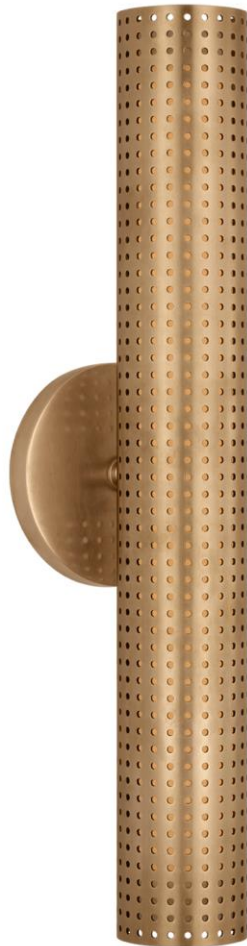

TEAR SHEET

Precision 18" Bullet Sconce

Item # KW 2065AB-WG

Designer: Kelly Wearstler

Height: 18"

Width: 4.5"

Extension: 4"

Backplate: 4.5" Round

Finishes: AB, BZ, PN

Glass Options: WG

Lightsource: Dedicated LED

Wattage: 20w (2400lm)

Weight: 5 Pounds