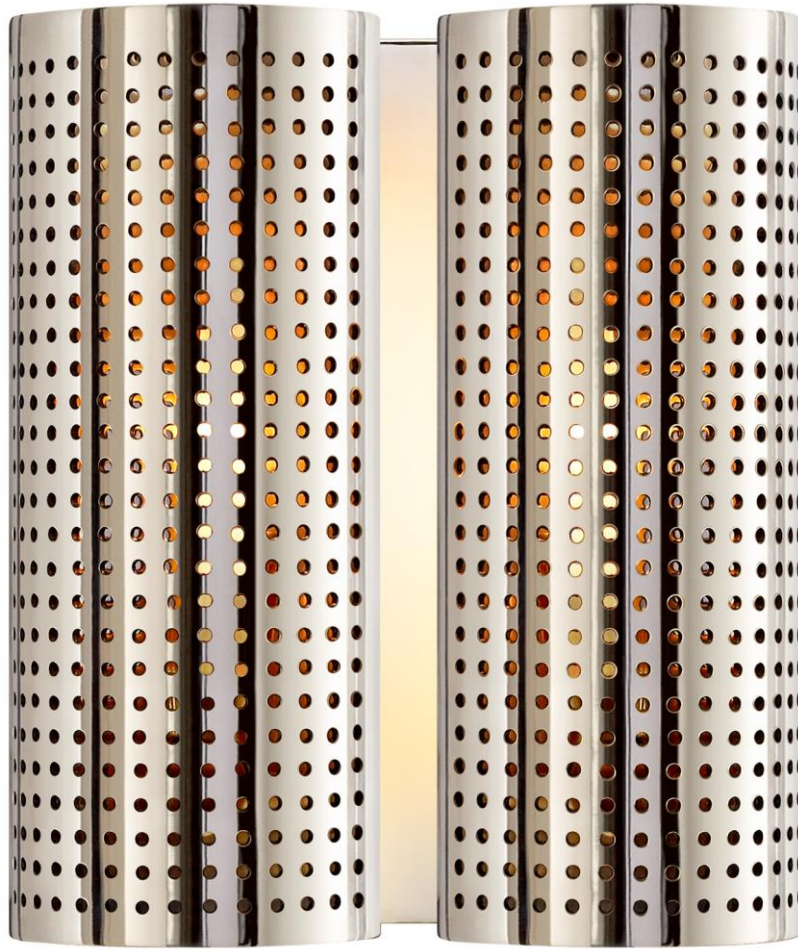

TEAR SHEET

Precision Double Sconce

Item # KW 2063PN-EU

Designer: Kelly Wearstler

Height: 22.2cm

Width: 20.3cm

Extension: 10.2cm

Backplate: 10.8cm x 17.8cm Rectangle

Finishes: AB, BZ, PN

Socket: 2 - E14 Candelabra

Wattage: 2 - 40 T

IP Rating: IP20 Class I