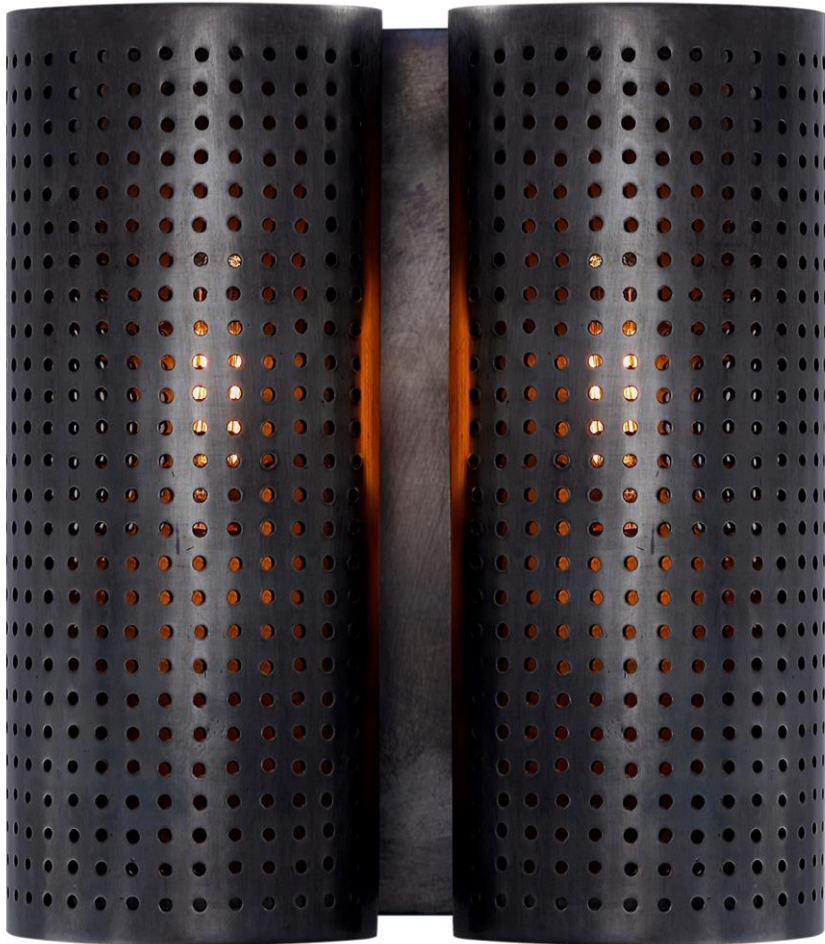

TEAR SHEET

Precision Double Sconce

Item # KW 2063BZ-EU

Designer: Kelly Wearstler

Height: 22.2cm

Width: 20.3cm

Extension: 10.2cm

Backplate: 10.8cm x 17.8cm Rectangle

Finishes: AB, BZ, PN

Socket: 2 - E14 Candelabra

Wattage: 2 - 40 T

IP Rating: IP20 Class I