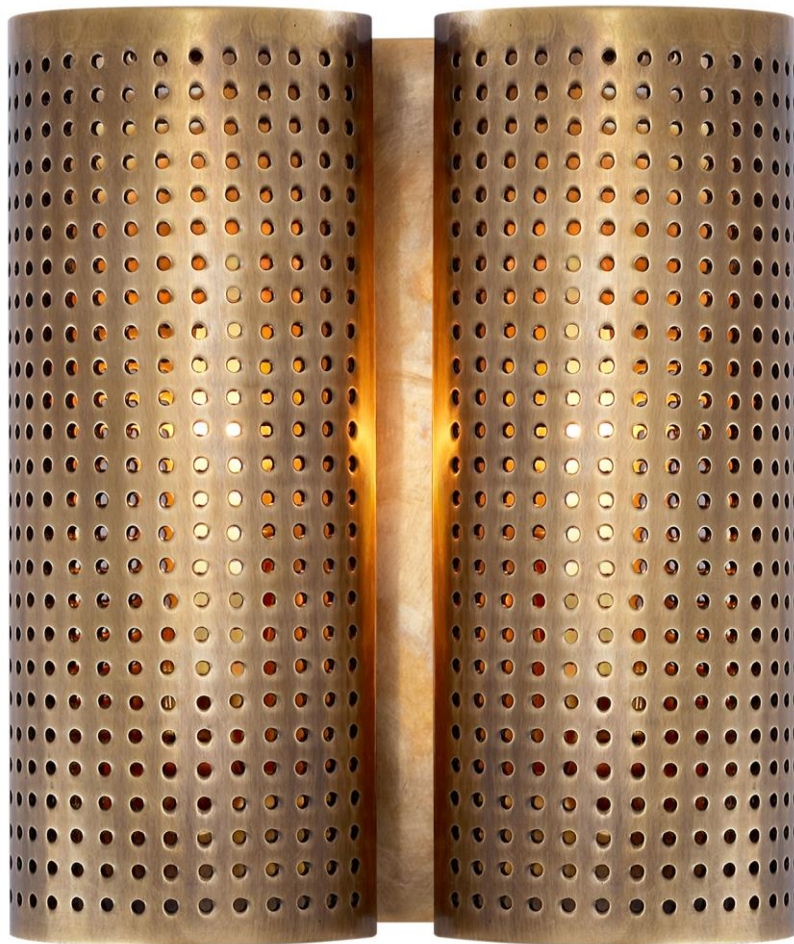

TEAR SHEET

Precision Double Sconce

Item # KW 2063AB-EU

Designer: Kelly Wearstler

Height: 22.2cm

Width: 20.3cm

Extension: 10.2cm

Backplate: 10.8cm x 17.8cm Rectangle

Finishes: AB, BZ, PN

Socket: 2 - E14 Candelabra

Wattage: 2 - 40 T

IP Rating: IP20 Class I