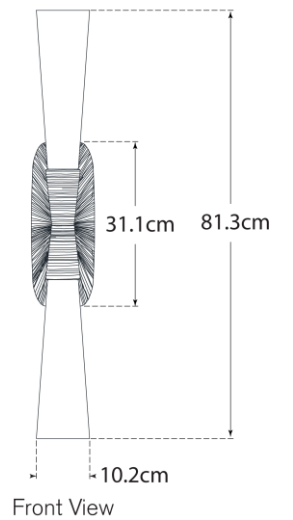

TEAR SHEET

Utopia 32" Double Bath Sconce

Item # KW 2045PW-WG-EU

Designer: Kelly Wearstler

Height: 81.3cm

Width: 12.1cm

Extension: 12.7cm

Backplate: 12.1cm x 31.1cm Rectangle

Finishes: AI, G, PN, PW

Glass Options: WG

Socket: 2 - E27 Keyless

Wattage: 12 LED T6

IP Rating: IP20 Class I

Note: Bulbs Included

Top View

Side View

Front View