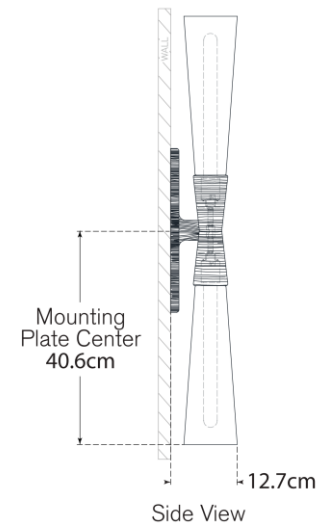

TEAR SHEET

Utopia 32" Double Bath Sconce

Item # KW 2045PW-WG-EU

Designer: Kelly Wearstler

Height: 81.3cm

Width: 12.1cm

Extension: 12.7cm

Backplate: 12.1cm x 31.1cm Rectangle

Finishes: AI, G, PN, PW

Glass Options: WG

Socket: 2 - E27 Keyless

Wattage: 12 LED T6

IP Rating: IP20 Class I

Note: Bulbs Included

Top View

Side View

Front View